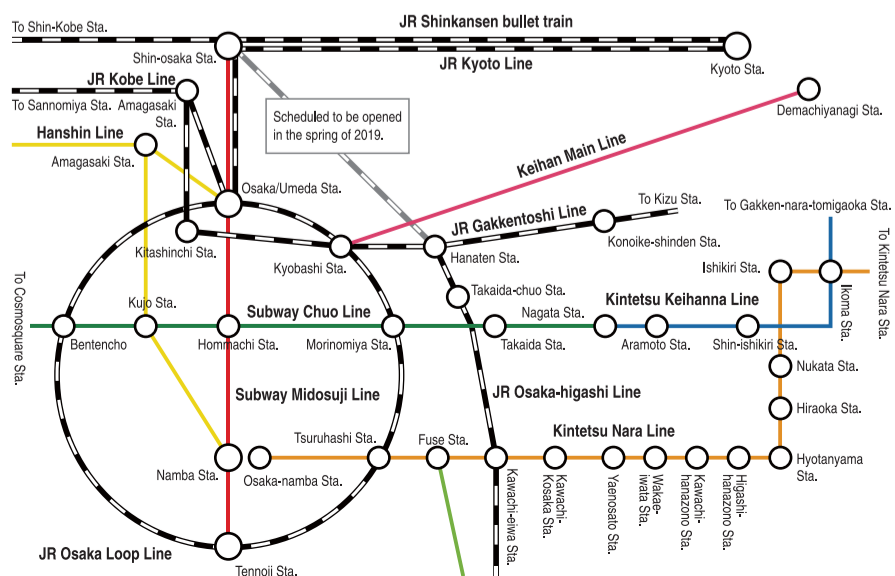

The town where the sun rises

HIGASHIOSAKA CITY

Welcome to Higashiosaka

Higashiosaka will be one of the host cities for Rugby World Cup 2019 in Japan. Some of the world's top rugby nations—including Argentina, who finished third at Rugby World Cup 2015 in England, and Fiji, gold medal winners in rugby sevens at the Rio de Janeiro Olympics—will put their national pride on the line in fierce contests here. We invite you to create once-in-a-lifetime, unforgettable memories here in Higashiosaka in 2019.

RUGBY WORLD CUP 2019™

Higashiosaka Hanazono Rugby Stadium was opened in 1929 as Japan's first rugby ground. With a capacity of 24,000, the stadium hosts Japan's National High School Rugby Tournament, as well as the Japan Rugby Top League. The stadium has been called "the holy land of rugby," and is known to have a special place in the hearts of rugby players and fans across Japan. In 2019, it will also be a Rugby World Cup match venue.

ACCESS

Higashiosaka city is convenient to go to any sightseeing spot in Kansai.

Map for travelling by train

Map for travelling by car

Access to Higashiosaka City

- Kansai International Airport : Approx. 75 minutes by Nankai Line and Kintetsu Nara Line
- Osaka International (Itami) Airport : Approx. 45 minutes by JR and Kintetsu Nara Line
- Shin-osaka station : Approx. 30 minutes by JR and Kintetsu Nara Line

Time required from Higashiosaka City to various places

- Kyoto : Approx. 40 minutes by Kintetsu Nara Line and JR
- Nara : Approx. 30 minutes by Kintetsu Nara Line
- Sannomiya : Approx. 55 minutes by JR and Kintetsu Line, or approx. 60 minutes by Hanshin and Kintetsu Line
- Namba : Approx. 20 minutes by Kintetsu Line
- Osaka Castle : Approx. 15 minutes by Kintetsu Line and JR
- Universal Studios Japan : Approx. 35 minutes by Kintetsu Line and JR